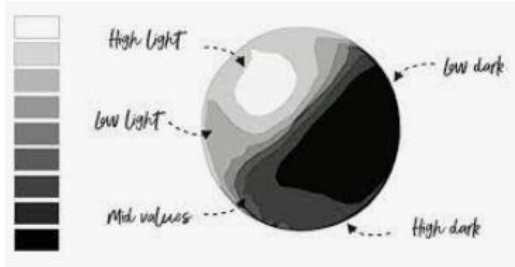

Knowledge organiser – Y5 DRAWING

My Key Learning

What do I already know?

Using techniques such as hatching and cross hatching I can create tone to make my drawing appear three dimensional.

Mexican folk art is full of bold and bright colours. Sugar skulls are commonly associated with the Mexican celebration 'The Day of the Dead' where colourful masks are used in the celebrations.

Mexican sugar skulls

Mexican Folk Art

Frida Kahlo was a self-taught painter. She suffered serious injuries after an accident involving a bus and during the recovery of 35 operations, she taught herself to paint.

Frida Kahlo self portra..

Diego Rivera was also a Mexican artist who was married to Frida Kahlo.

Diego Rivera self portrait

Key Vocabulary	Definition
sketch	A brief drawing or outline of a drawing
self portrait	An artistic representation of a person created by themselves
portrait	A painting, photograph, sculpture, or some other artistic representation of a person.
symmetry	The same on both sides
proportion	How big one element of an artwork appears compared to the whole thing
three-dimensional	Shapes with three dimensions, such as width, height and depth
tone	How light or dark something is
shading	A drawing technique that uses different levels of darkness to make objects look three-dimensional