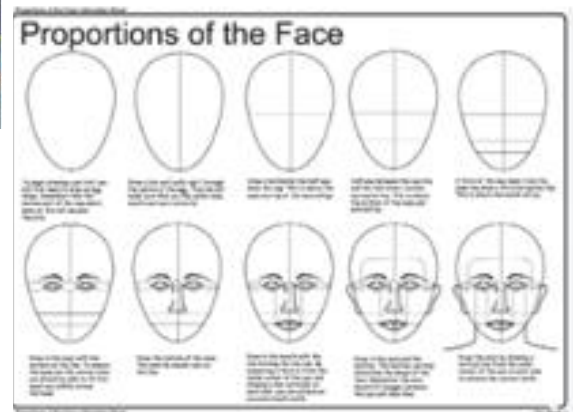

Knowledge organiser – Y5 DRAWING

My Key Learning

What do I already know?

Using techniques such as hatching and cross hatching I can create tone to make my drawing appear three dimensional.

Mexican folk art is full of bold and bright colours. Sugar skulls are commonly associated with the Mexican celebration 'The Day of the Dead' where colourful masks are used in the celebrations.

Mexican sugar skulls

Mexican Folk Art

Frida Kahlo was a self-taught painter. She suffered serious injuries after an accident involving a bus and during the recovery of 35 operations, she taught herself to paint.

Frida Kahlo self portra..

Diego Rivera was also a Mexican artist who was married to Frida Kahlo.

Diego Rivera self portrait

Key Vocabulary	Definition
sketch	A brief drawing or outline of a drawing
self portrait	An artistic representation of a person created by themselves
portrait	A painting, photograph, sculpture, or some other artistic representation of a person.
symmetry	The same on both sides
proportion	How big one element of an artwork appears compared to the whole thing
three-dimensional	Shapes with three dimensions, such as width, height and depth
tone	How light or dark something is
shading	A drawing technique that uses different levels of darkness to make objects look three-dimensional