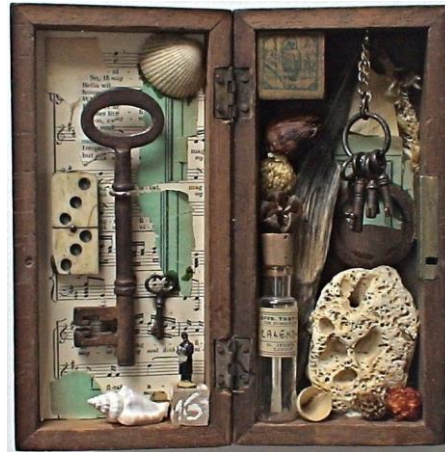

## My Key Learning

Joseph Cornell was an American visual artist. He also made films. He used discarded artefacts to create his art. These are also called found objects. He pioneered assemblage.

### What do I already know?

Installation art is art that is placed in a space to convey a message (concept).

**Found objects**

Materials not usually thought of as art materials can be used to make sculptures, e.g. scrap metal, old toys, pieces of furniture.

### Memory jugs

- Memory jugs are a type of folk art. (Art that comes from a cultural or community tradition.)
- A memory jug could be any type of container, but was usually a jug or vase.
- It is believed they were created to commemorate a person after they died.
- The surface was covered with shells, coins, buttons, jewellery and other small objects.