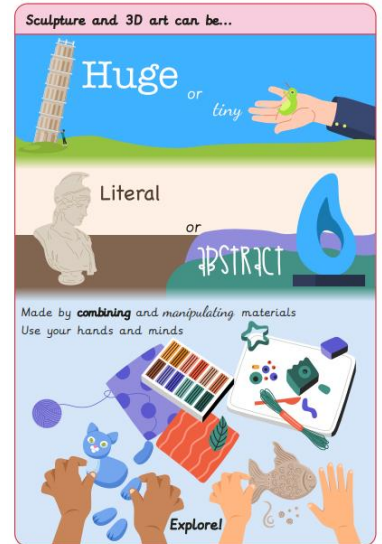

## My Key Learning

Joseph Cornell was an American visual artist. He also made films. He used discarded artefacts to create his art. These are also called found objects. He pioneered assemblage.

### What do I already know?

Installation art is art that is placed in a space to convey a message (concept).

**Found objects**

Materials not usually thought of as art materials can be used to make sculptures, e.g. scrap metal, old toys, pieces of furniture.

### Sculpture can be...

Relief is a form of sculpture that builds out from a flat shape.

Make multiple copies of the same shape, which can be different sizes.

These shapes and images can be overlapped.

Key Vocabulary	Definition
<b>assemblage</b>	3D collage of collected or made items
<b>composition</b>	putting different elements together in a pleasing way
<b>juxtaposition</b>	put objects close together or side by side
<b>literal</b>	represented exactly as it is
<b>manipulate</b>	changing materials by handling or using tools
<b>memory</b>	something from the past
<b>relief</b>	art work that projects from a solid base; coming out of the page
<b>tradition</b>	a custom or belief passed on