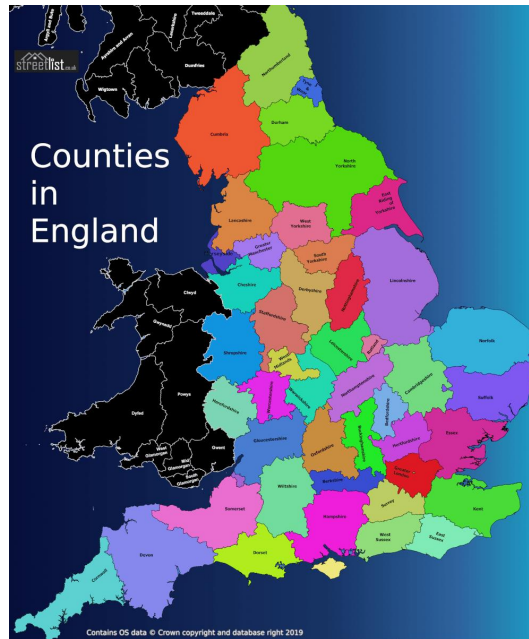

Knowledge organiser Y5 LOCAL GEOG

My Key Learning

Map showing the extent of Eccles

Contains OS data © Crown copyright and database right 2021

Manchester is one of the major cities in the North of England. Manchester has links to Liverpool through the canal, railway networks and road networks.

Counties

England is divided in areas called counties. Greater Manchester is a county. Local counties neighbouring Greater Manchester are:

- Lancashire
- Derbyshire
- Merseyside
- Cheshire
- West Yorkshire

What do I already know?

- 4-figure grid references help to locate places on a map.
- The River Irwell is the major river in Salford. It helped to grow industry in Salford.
- Features of rivers include meander, delta, tributary, source, waterfall.
- The water cycle includes evaporation and precipitation.

Six figure grid references

Key Vocabulary	Definition
county	a smaller area of the country like Lancashire, Derbyshire, Yorkshire, Merseyside
boundary	a line (sometimes marked out) that identifies the limit of an area
transportation	a means of moving from one place to another
navigation	the way something is directed to move
trade	the business of buying and selling
ordnance survey	a type of map used to identify places around the country
symbols	a mark or sign with a special meaning
grid reference	numbers that match the squares on a map