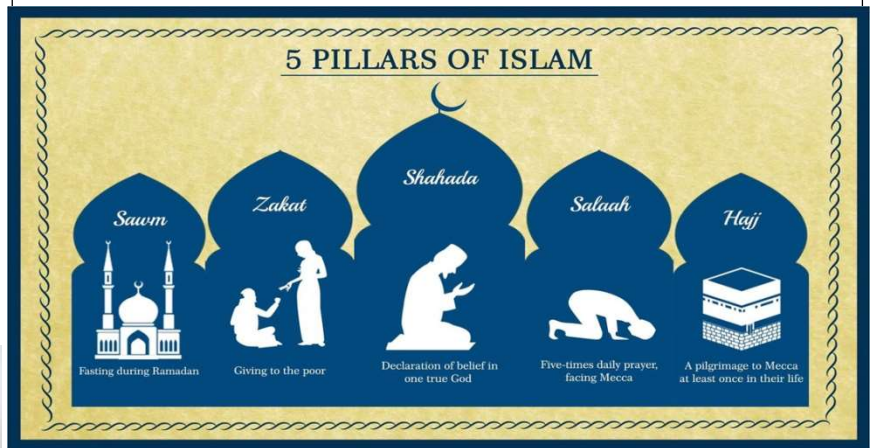

### Muslim groups in Britain:

The largest group of Muslims are Sunni. The next largest is the Shi'a. Some Muslims are Sufi.

There are 13,542 Muslims in Salford (5% of the population). There are 3,801,182 Muslims in England (6.7% of the population).

### The Five Pillars of Islam:

These five aspects of Muslim life give a structure for a Muslim's spiritual life:

**Sawm Zakat Shahadah Salat Hajj**

**Eid-ul-Adha** is the festival celebrated after Hajj. Ibrahim was tested by Allah to sacrifice Ismail.